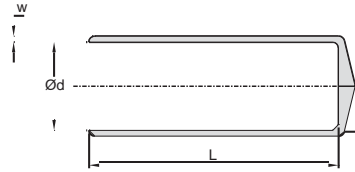

膠套 (Protective Sleeve)

材質 **Material: PVC**

適用範圍 Service range	
溫度 Temperature	80℃以下

單位 unit: mm

* L 與 W 部位尺寸可依實際需求訂製

CNL 編號 Parts No.	內徑 d	高度 L±1	厚度 W±0.2
YC-1.7	1.7	16	0.8
YC-2	2	12	0.8
YC-2.5	2.5	7	0.8
YC-2.6	2.6	9	0.8
YC-2.9	2.9	13	1
YC-3.2	3.2	13	1
YC-3.5	3.5	13	1
YC-4	4	8	1
YC-4.5	4.5	13	1
YC-4.8	4.8	13	1
YC-5.2	5.2	15	1
YC-5.7	5.7	13	1
YC-6	6	12	1
YC-6.5	6.5	13	1
YC-7	7	13	1
YC-7.4	7.4	15	1
YC-7.6	7.6	8	1
YC-8	8	10	1
YC-8.2	8.2	13	1
YC-8.5	8.5	9	1
YC-9	9	13	1
YC-9.2	9.2	11	1

CNL 編號 Parts No.	內徑 d	高度 L±1	厚度 W±0.2
YC-9.5	9.4	16	1
YC-10	10	20	1
YC-11	11	23	1.3
YC-11.4	11.4	20	1.2
YC-11.7	11.7	10	1.5
YC-12	12	16	1
YC-13	13	15	1.2
YC-14	14	35	1.3
YC-15	15	14	1.3
YC-15.5	15.5	20	1.3
YC-16	16	20	1.3
YC-17	17	13	1.3
YC-18	17.8	13	1.3
YC-19	19	13	1.3
YC-20.5	20.5	20	1.3
YC-21	21	16	1.5
YC-22	22	16	1.3
YC-23	23	25	1.5
YC-24	24	25	1.6
YC-25.4	25.4	25	1.5
YC-26	26	50	1.5
YC-26.7	26.7	15	1.5

CNL 編號 Parts No.	內徑 d	高度 L±1	厚度 W±0.2
YC-26.8	26.8	58	1.8
YC-27.1	27.1	58	1.8
YC-28	28	15	1.5
YC-30	30	20	1.6
YC-31.5	31.5	20	1.5
YC-33	33	25	1.6
YC-33.6	33.6	15	1.5
YC-35	35	20	1.6
YC-37.8	37.8	45	1.6
YC-40	40	60	1.6
YC-40.7	40.7	15	1.5
YC-47	47	22	2
YC-50	50	20	1.8
YC-52	52	95	1.8
YC-53.6	53.6	13	1.7
YC-58	58	30	1.8
YC-60	60	20	1.8
YC-65.8	65.8	15	1.6
YC-76	76	37	2
YC-80	80	45	1.8
YC-105	105	63	2